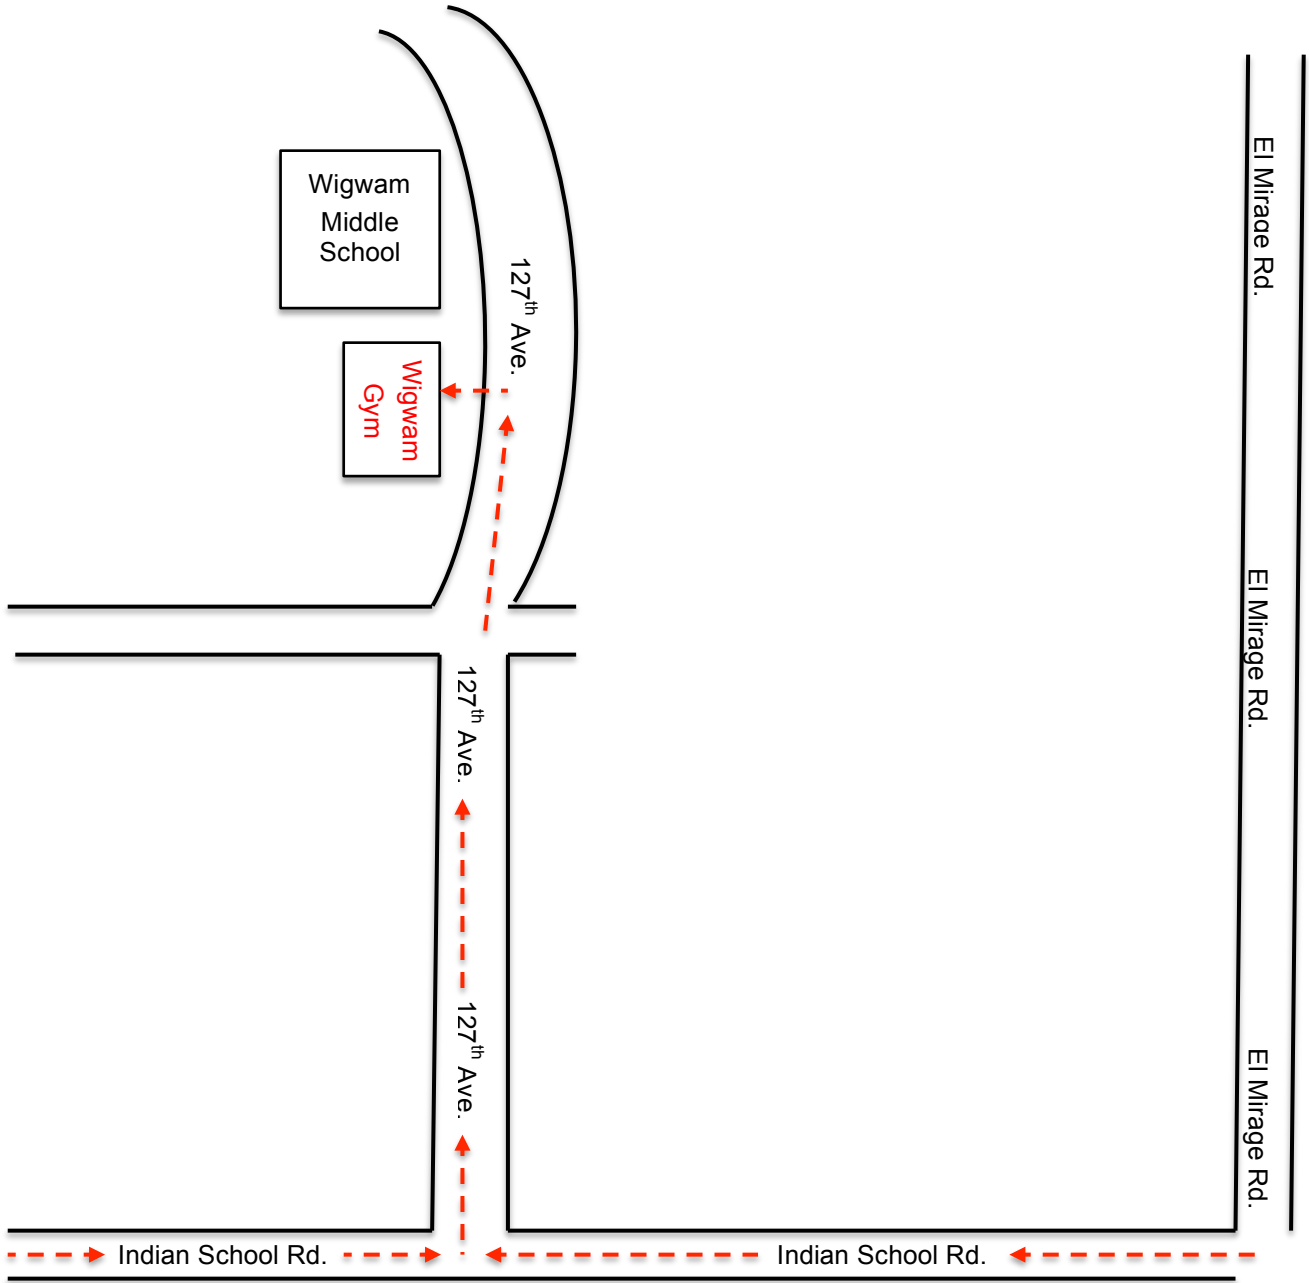

Practice Location: Wigwam Creek Middle School – 4510 N. 127th Ave., Litchfield Park, AZ 85340

Game Day Location: Calibre Academy – 15688 W Acoma Dr, Surprise, AZ 85379